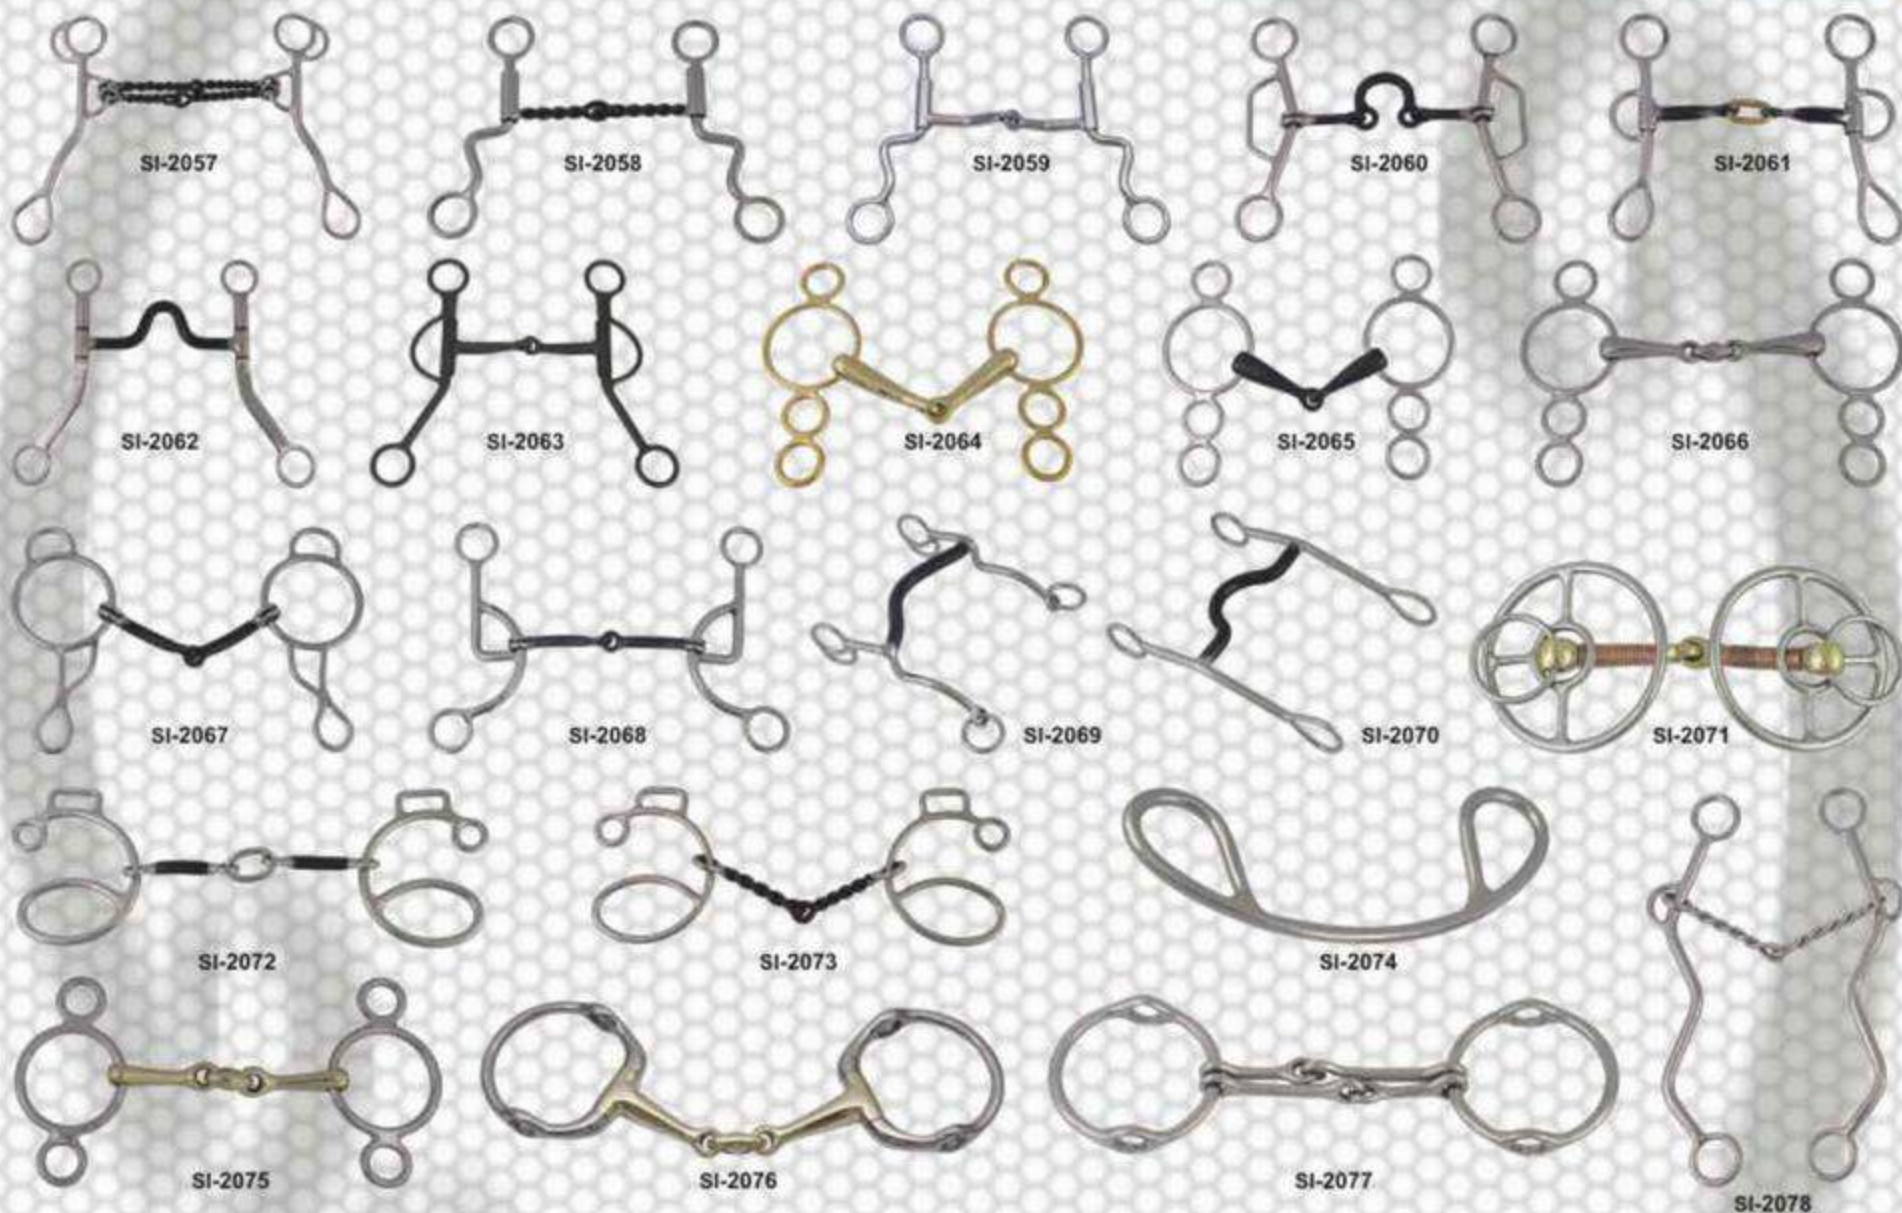

**SI-2048**  
Full Cheek Gag  
German Silver Mouth

**SI-2049**  
Pelham High Forward Port  
German Silver Mouth

**SI-2050**  
Weymouth Short Shanks  
German Silver Mouth

**SI-2051**  
High Forward Port  
Short Shanks  
German Silver Mouth

**SI-2052**  
Driving 2 Slotted  
Straight Mouth  
SS

**SI-2053**  
Driving 3 Slotted  
Mullen Mouth  
SS

**SI-2054**  
Driving Bit 2 Slotted  
With High Forward Port  
German Silver Mouth

**SI-2055**  
High Forward Port  
Long Shanks  
SS

**SI-2056**  
Weymouth  
Straight Mouth  
SS

Available Sizes: 5" - 6½" in ½" Increments

SI-2079

SI-2080

SI-2081

SI-2082

SI-2083

SI-2084